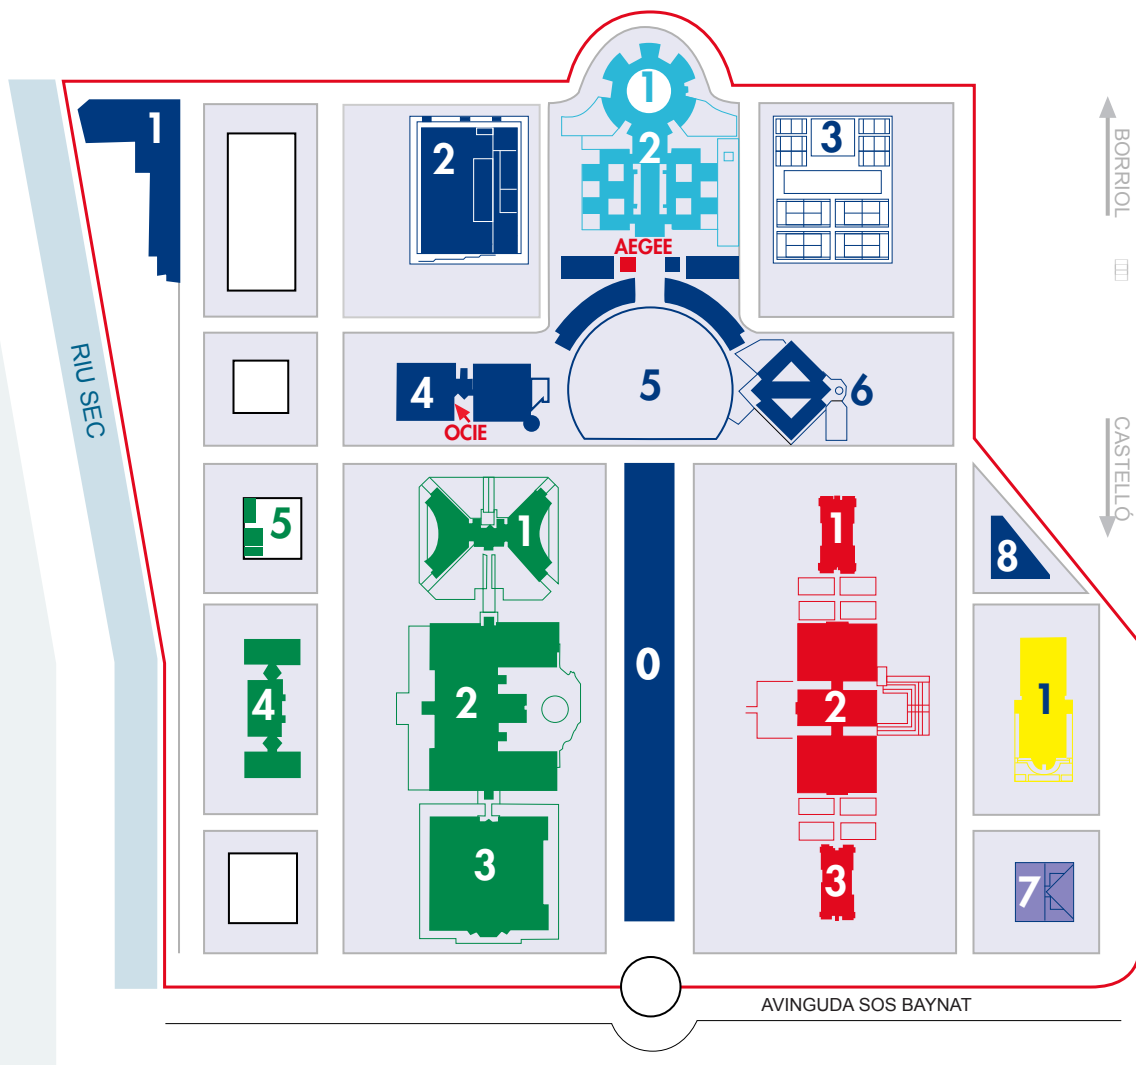

# UNIVERSITAT JAUME I: RIU SEC CAMPUS

- 0.- Central boulevard
- 1.- Students' residence
- 2.- Sports pavilion
- 3.- Sports area
- 4.- Library / CAL / INFOCAMPUS
- 5.- Commercial services: Agora
- 6.- Rectorate & central services
- 7.- Power supply building
- 8.- Postgraduate, University Business Foundation and Social Council Building

- Faculty of Humanities and Social Sciences**
- 1.- Teaching module
  - 2.- Departmental module

- School of Technology and Experimental Sciences**
- 1.- Computer & Mathematics module
  - 2.- Teaching module
  - 3.- Technology & Experimental Sciences module
  - 4.- Workshop module
  - 5.- Greenhouses